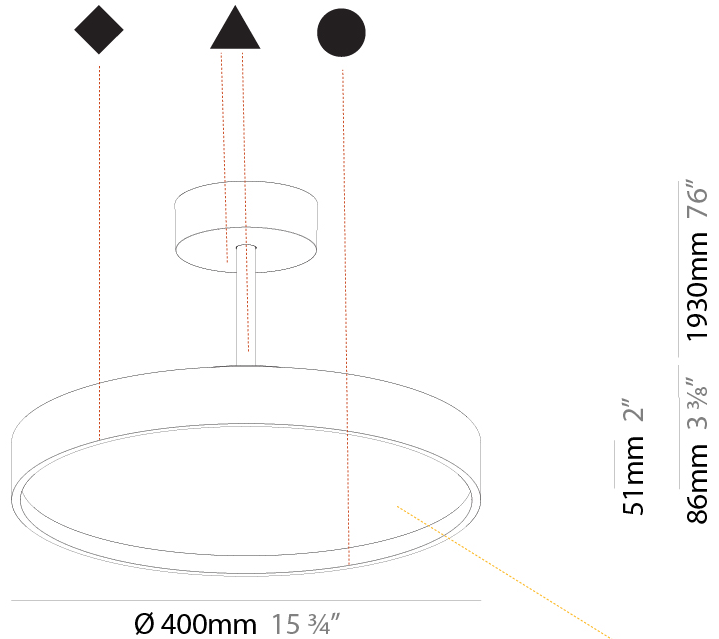

GENERAL

Series: Sign Diva Tube
Subseries: Sign Diva Tube Korona
Partner: Prolicht
Division: Architectural
Installation: Suspension
Product Type: Pendant
Mounting Location: Ceiling
Light Distribution: Direct

PHYSICAL

Shape: Round
Diameter (mm): 400
Diameter (in): 15 3/4
Height (mm): 86
Height (in): 3 3/8
Max. Overall Height (mm): 2016
Max. Overall Height (in): 79 3/8
Weight (kg): 3.251
Weight (lbs): 7.167
Diffuser: PMMA - Opal / Micro-Prism / Sparkling Secret / Vintage Industrial
Fixture Finish: SSR / BKV / CWI / CRY / HAB / UFT / ITA / RUA / FTG / MYG / LOD / PUS / FRO / FUP / KIA / POP / BLS / SPG / MEY / GOH / CHC / COM / ABZ / JAG / OBR / MOS / ROR
Fixture Material: PMMA / Extruded Aluminum / Steel

ELECTRICAL

Lamp Type: LED (Zhaga Standard)
Input Wattage (W): 17
Dimming: Tri-Mode (Non-Dimming and Phase Dimming (120Vac only) and 0-10V Dimming)
Driver Included: Yes
Driver Location: Integrated
Driver Type: Constant Current - Universal
Driver Class: Class 2
Input Voltage (V): 120 - 277
Constant Current (MA): 500

LED

Color Temperature (°K): 2700 / 3000 / 3500 / 4000
Max. Delivered Lumen (lm): 1807 / 1943 / 1951 / 1991
Nominal Lumen (lm): 2250 / 2420 / 2430 / 2480
CRI: >90 CRI
Lamp Life (hrs): 50000

OPTICAL

RATINGS AND CERTIFICATIONS

Certified By: Certified for North American Standards
IP rating: IP20